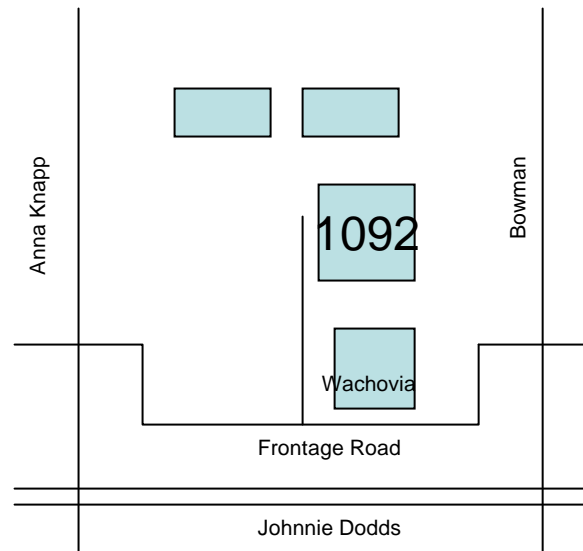

*For leasing information, call Sharon Relford
843-723-2222, ext. 223*